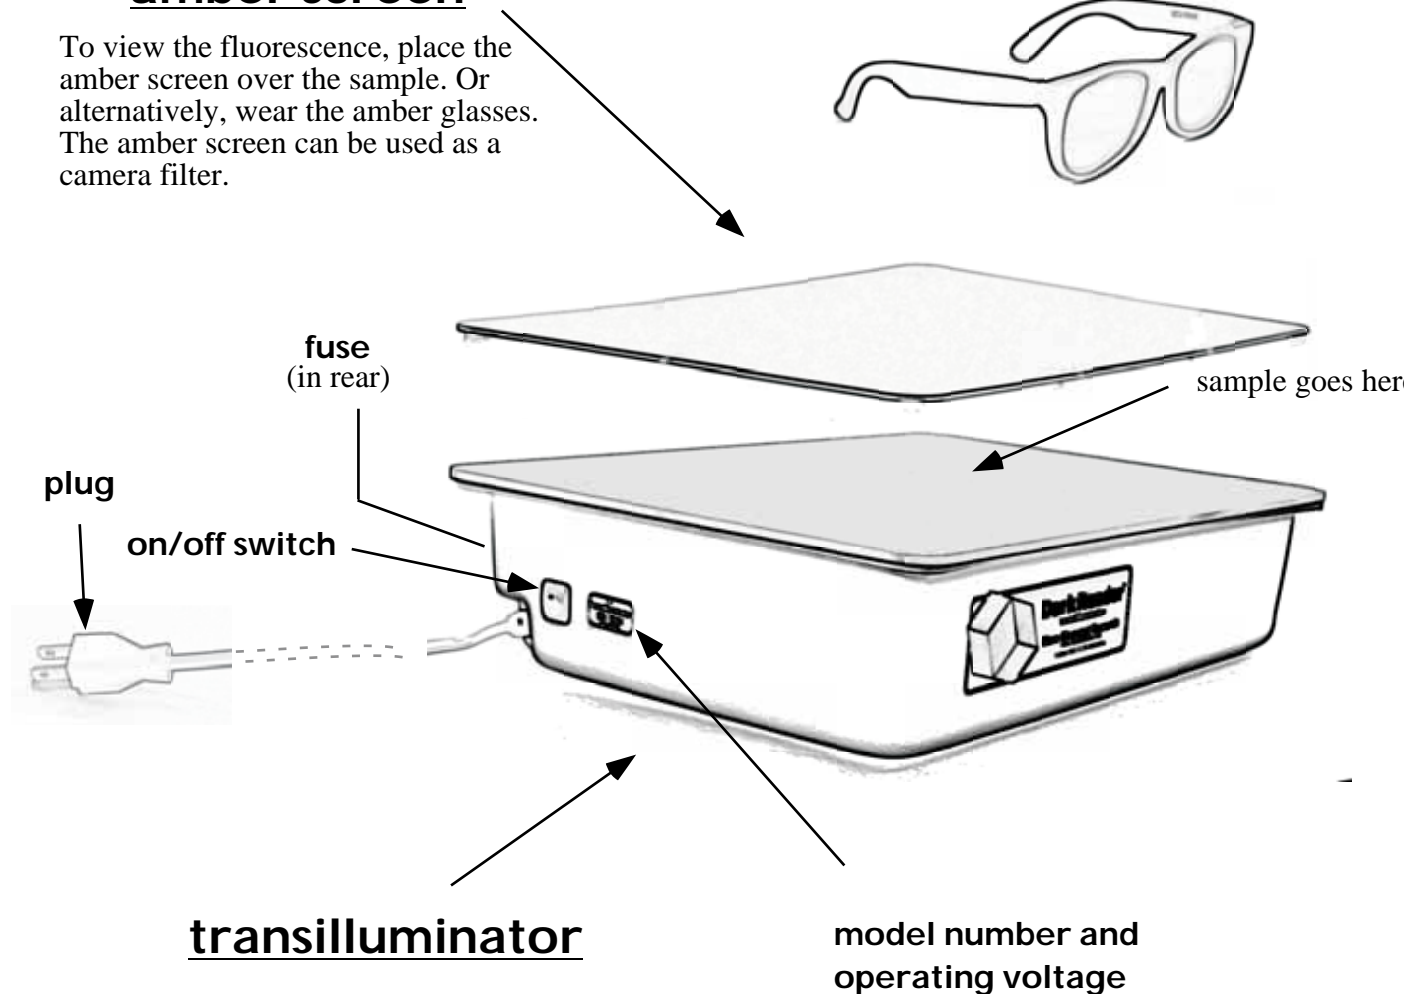

DR195M Transilluminator - Parts Checklist

Serial Number

This DR195M transilluminator package contains the following items:

Dark Reader DR195M transilluminator (Electrical: 120 VAC, 60 Hz.)

Amber viewing screen

Pair of viewing glasses

Additional glasses and camera filters (if ordered as separate items)

Be sure to read the Safety & Use Instructions in the accompanying Manual

viewing glasses

Use either the viewing glasses or the amber screen to view sample fluorescence.

amber screen

To view the fluorescence, place the amber screen over the sample. Or alternatively, wear the amber glasses. The amber screen can be used as a camera filter.

transilluminator

model number and
operating voltage